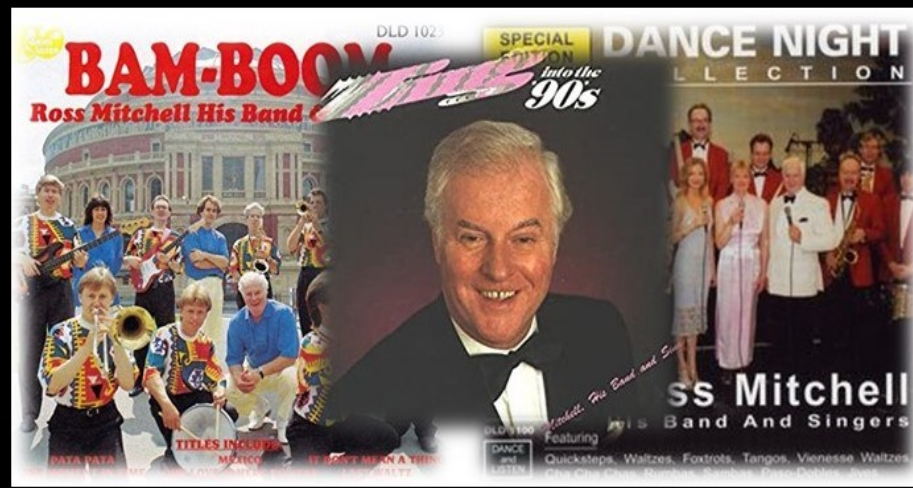

DINNER & DANCE

Saturday 27th July 2024

Featuring Top Recording Artist

Ross Mitchell His Band & Singers

Three Course Meal

Finals of Selected 2024 United Kingdom Closed Championships

Dancing to Ross Michell His Band & Singers

Recorded Music by Scott Blant-Harwood

Tickets £70.00

TICKETS NOW ON SALE DPATREASURER@GMAIL.COM

Dress Code: Black Tie

WWW.DPAONLINE.CO.UK